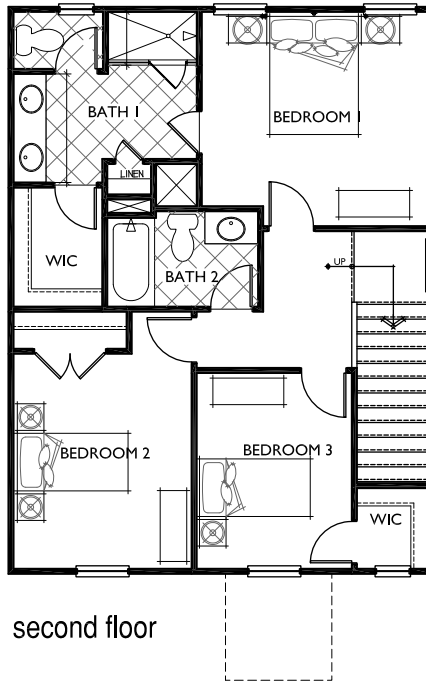

WEST MAIN | HOME COMPANY

The Adair at Augusta Point

Elevation A - Standard

Elevation B

Elevation D

Candace Fuqua
770-912-9003

Jennifer Murphy
770-630-6567

The Adair at Augusta Point

Basement Options

first floor

second floor

second floor
at alternate laundry up

basement

basement
at alternate laundry up