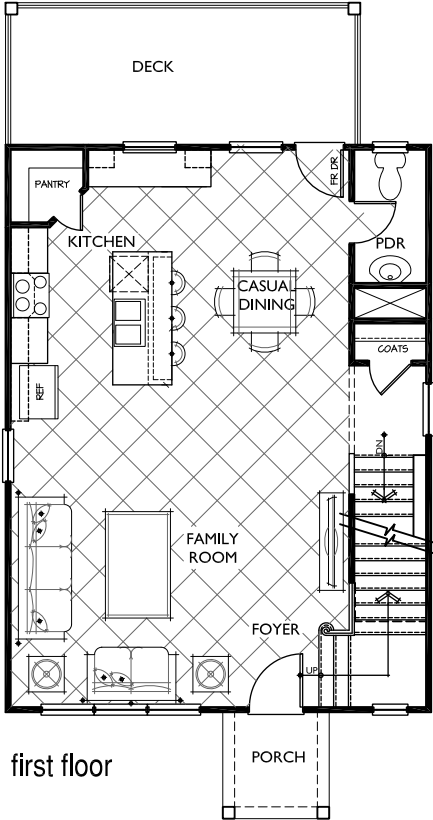

WEST MAIN | HOME COMPANY

The Adair at Augusta Point

Elevation A - Standard

Elevation B

Elevation D

Candace Fuqua
770-912-9003

Jennifer Murphy
770-630-6567

The Adair at Augusta Point

Basement Options

first floor

second floor

second floor
at alternate laundry up

basement

basement
at alternate laundry up