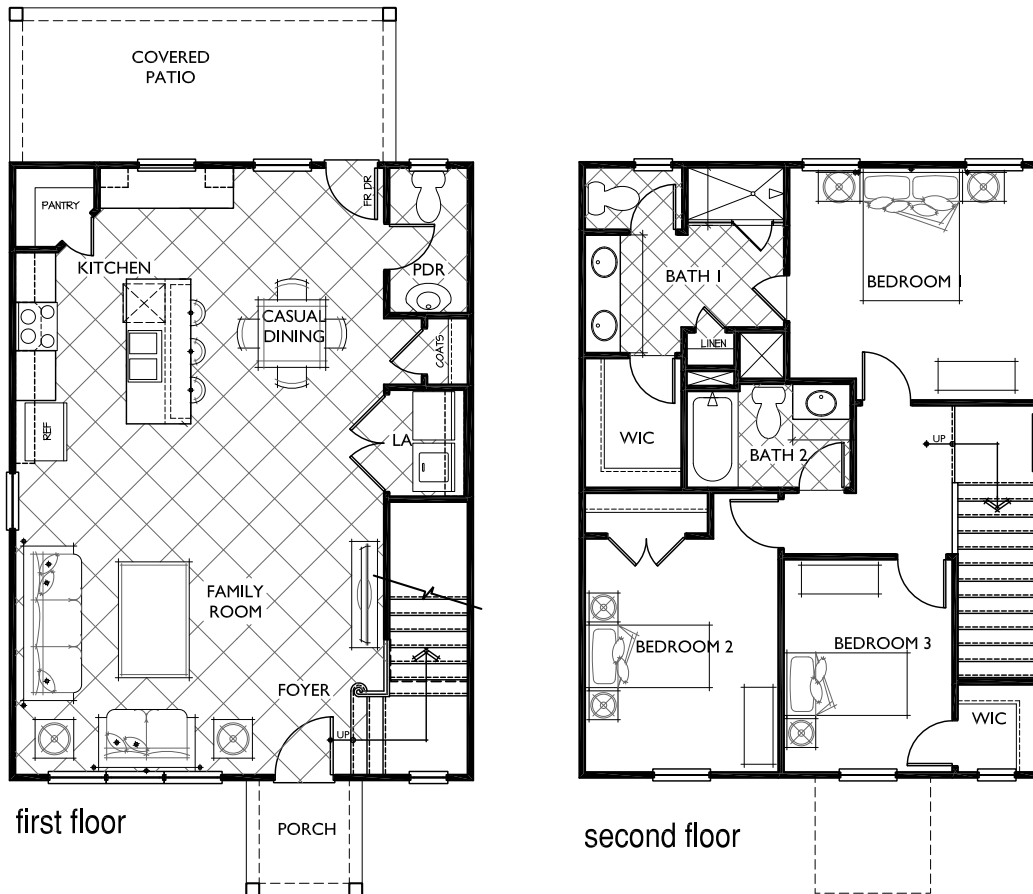

WEST MAIN | HOME COMPANY

The Adair at Augusta Point

Elevation A - Standard

Elevation B

Elevation D

Candace Fuqua
770-912-9003

Jennifer Murphy
770-630-6567

The Adair at Augusta Point

Basement Options

first floor

second floor

second floor
at alternate laundry up

basement

basement
at alternate laundry up