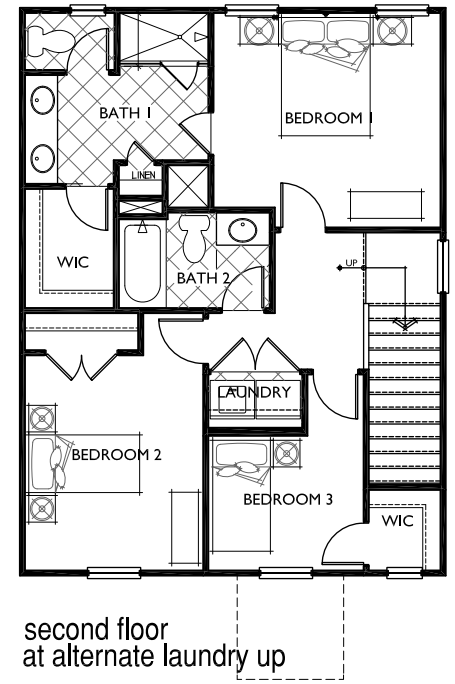

WEST MAIN | HOME COMPANY

The Adair at Augusta Point

Elevation A - Standard

Elevation B

Elevation D

Candace Fuqua
770-912-9003

Jennifer Murphy
770-630-6567

The Adair at Augusta Point

Basement Options

first floor

second floor

second floor
at alternate laundry up

basement

basement
at alternate laundry up