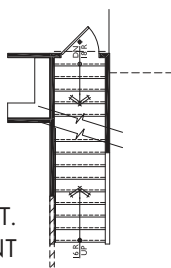

WEST MAIN | HOME
COMPANY

The Grandview at Augusta Point

Elevation A - Standard

Elevation E

Candace Fuqua
770-912-9003

Jennifer Murphy
770-630-6567

WEST MAIN | HOME COMPANY

The Grandview at Augusta Point

FIRST FLOOR

SECOND FLOOR

OPTIONS:

STAIRS TO OPT. UNFINISHED BASEMENT

OPT. BED 4 ILO STUDY

OPT. FREE STANDING TUB

Candace Fuqua
770-912-9003

Jennifer Murphy
770-630-6567