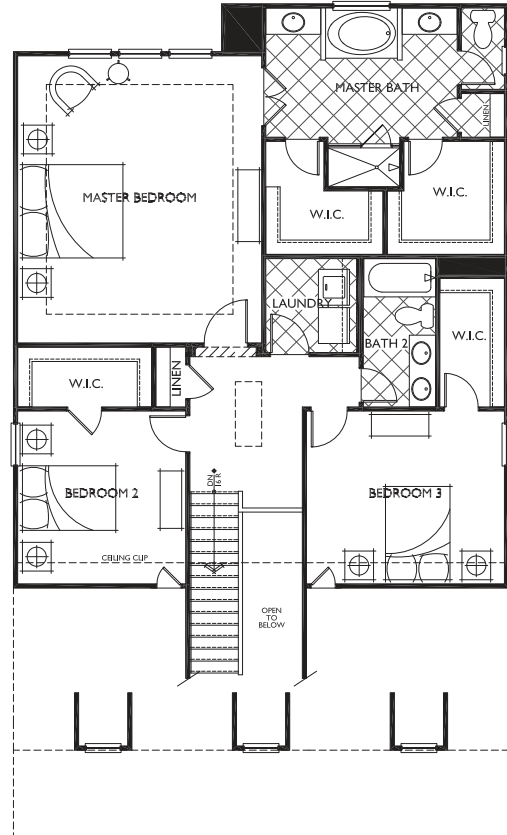

WEST MAIN | HOME
COMPANY

The Grandview at Augusta Point

Elevation A - Standard

Elevation E

Candace Fuqua
770-912-9003

Jennifer Murphy
770-630-6567

WEST MAIN | HOME COMPANY

The Grandview at Augusta Point

FIRST FLOOR

SECOND FLOOR

OPTIONS:

STAIRS TO OPT. UNFINISHED BASEMENT

OPT. BED 4 ILO STUDY

OPT. FREE STANDING TUB

Candace Fuqua
770-912-9003

Jennifer Murphy
770-630-6567