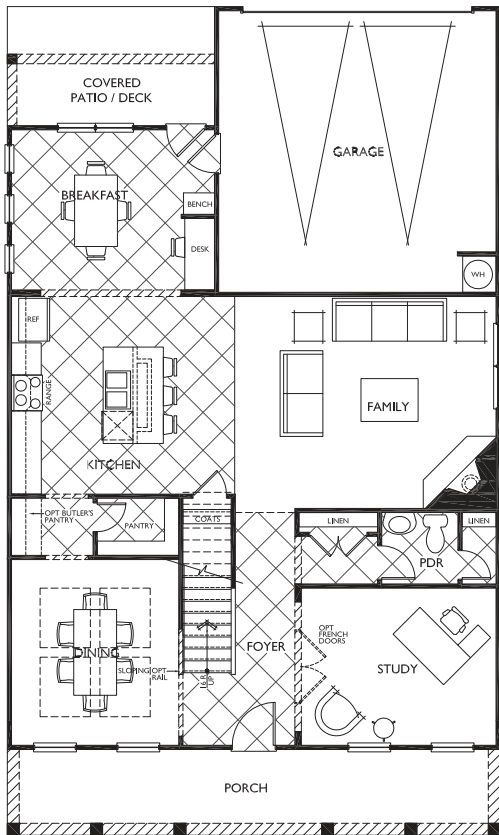

WEST MAIN | HOME
COMPANY

The Grandview at Augusta Point

Elevation A - Standard

Elevation E

Candace Fuqua
770-912-9003

Jennifer Murphy
770-630-6567

WEST MAIN | HOME COMPANY

The Grandview at Augusta Point

FIRST FLOOR

SECOND FLOOR

OPTIONS:

STAIRS TO OPT. UNFINISHED BASEMENT

OPT. BED 4 ILO STUDY

OPT. FREE STANDING TUB

Candace Fuqua
770-912-9003

Jennifer Murphy
770-630-6567