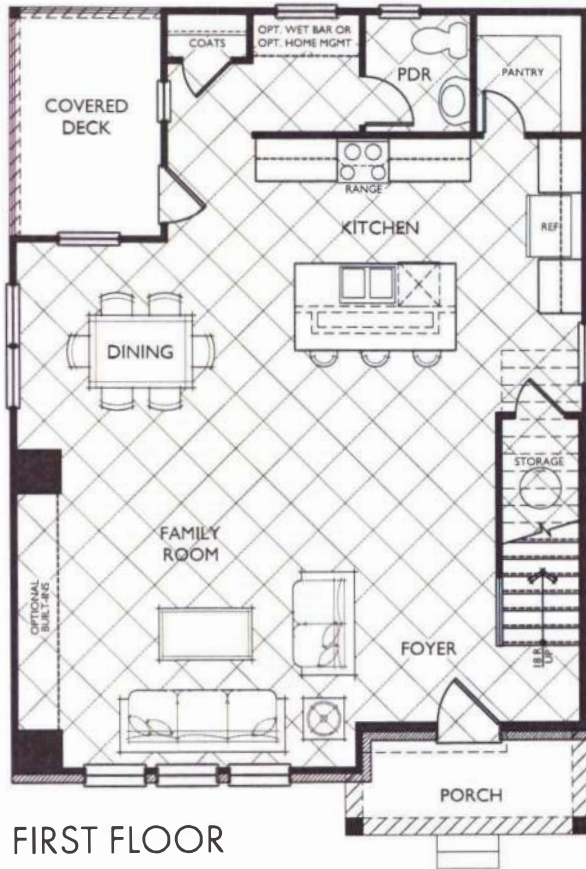

WEST MAIN | HOME COMPANY

The Carrington at Augusta Point