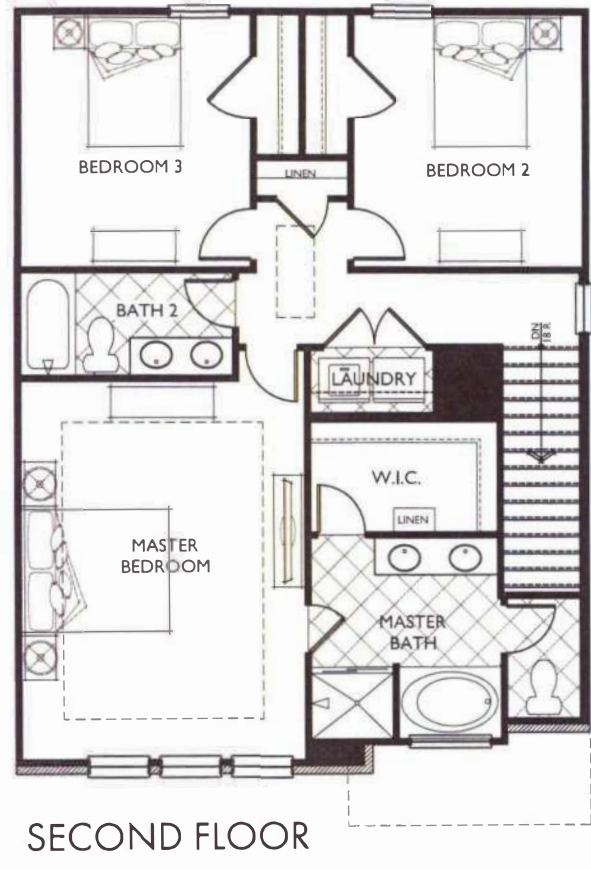

WEST MAIN | HOME COMPANY

The Carrington at Augusta Point