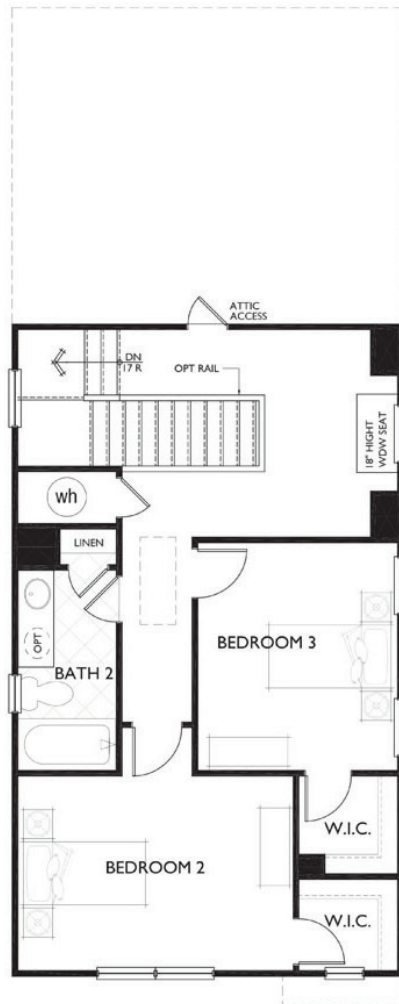

WEST MAIN | HOME
COMPANY

BIRKDALE VILLAGE

THE BUCKHEAD - LOT 3

Candace Fuqua
770-912-9003

Jennifer Murphy
770-630-6567

All information is deemed to be reliable but is subject to change without notice.

THE BUCKHEAD

FIRST FLOOR

SECOND FLOOR

OPTIONS:

FIRST FLOOR
OPT PORTE COCHERE

OPT. BEDROOM 4/LOFT

OPT. MASTER BEDROOM #2

OPT. BONUS ROOM