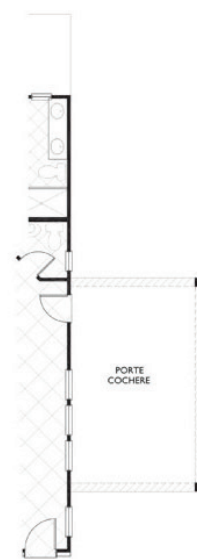

WEST MAIN | HOME
COMPANY

BIRKDALE VILLAGE

THE BUCKHEAD - LOT 3

Candace Fuqua
770-912-9003

Jennifer Murphy
770-630-6567

All information is deemed to be reliable but is subject to change without notice.

THE BUCKHEAD

FIRST FLOOR

SECOND FLOOR

OPTIONS:

FIRST FLOOR
OPT PORTE COCHERE

OPT. BEDROOM 4/LOFT

OPT. MASTER BEDROOM #2

OPT. BONUS ROOM