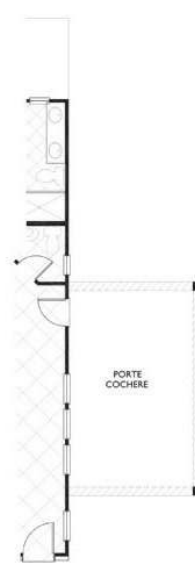

WEST MAIN | HOME
COMPANY

BIRKDALE VILLAGE

THE BUCKHEAD - LOT 3

Candace Fuqua
770-912-9003

Jennifer Murphy
770-630-6567

All information is deemed to be reliable but is subject to change without notice.

THE BUCKHEAD

FIRST FLOOR

SECOND FLOOR

OPTIONS:

FIRST FLOOR
OPT PORTE COCHERE

OPT. BEDROOM 4/LOFT

OPT. MASTER BEDROOM #2

OPT. BONUS ROOM